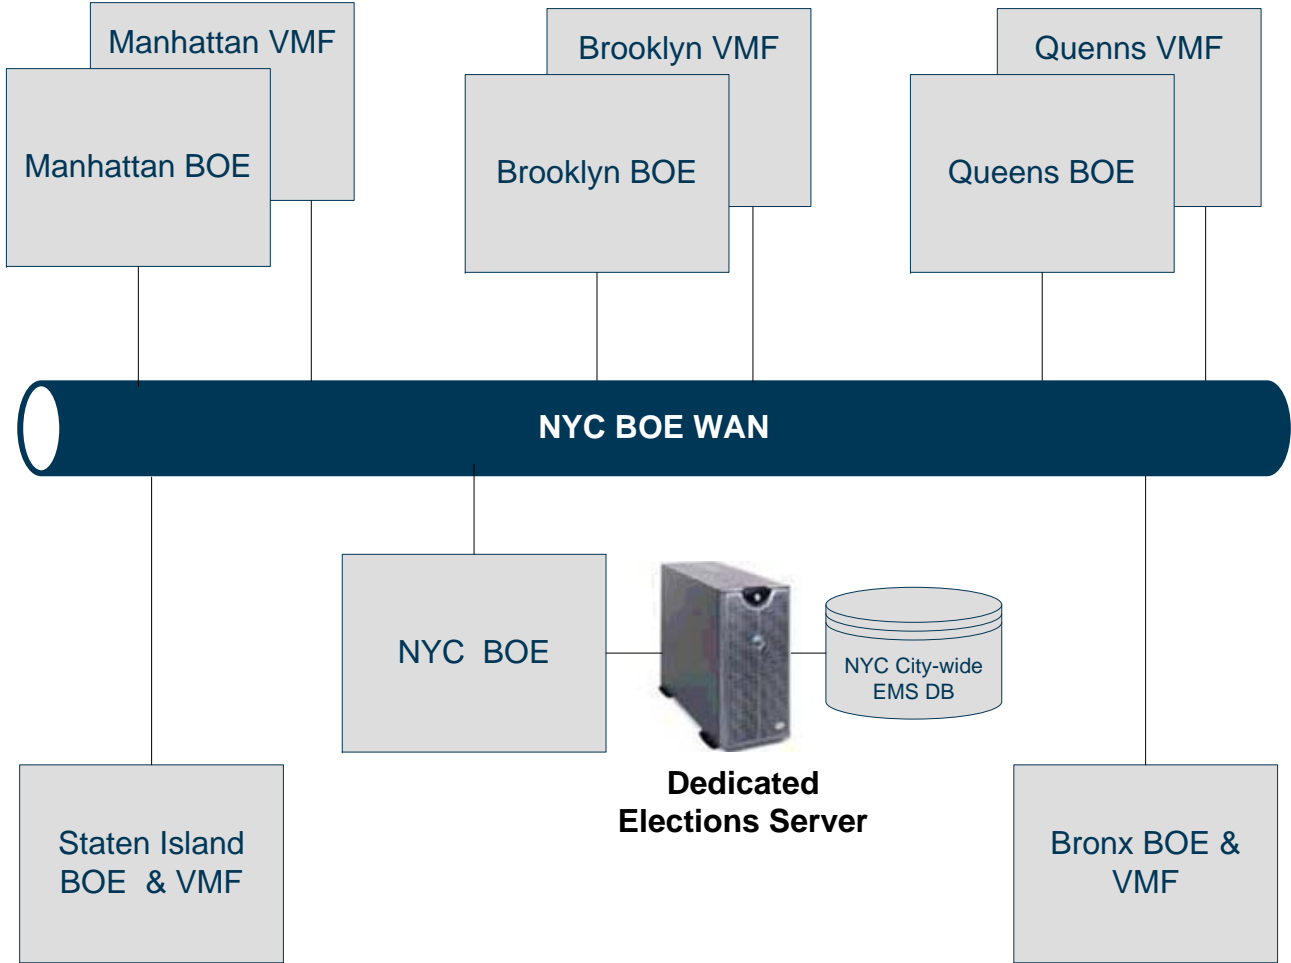

NYC BOE WAN

Created By:
 Election Systems & Software
 File:NYC Optical Scan - 2008.VSD
 Copyright (C) 2008

Existing TI lines from NYC BOE to all borough BOEs and VMFs

ES&S DS200
Digital Optical Scanner

ES&S AutoMARK
Ballot Marking Device
HAVA Compliant